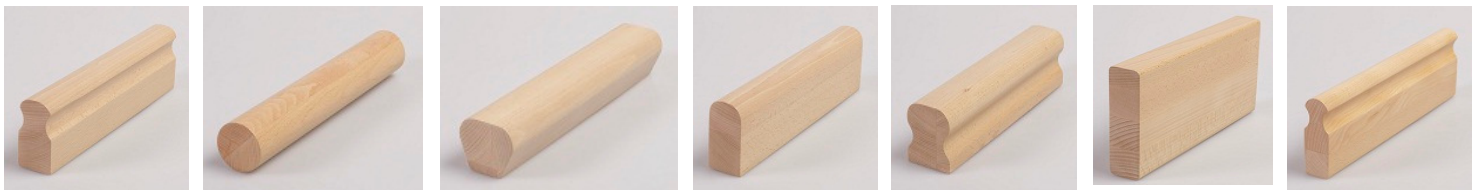

Timber Staircase Options

Personalise your bespoke timber staircase with your selection of tread profile, balustrade in-fill choice, handrail selection and newel body and top option.

Tread Nosings

Newel Post Body

Newel post Tops

Handrails

Balustrade in-fills

Timbers